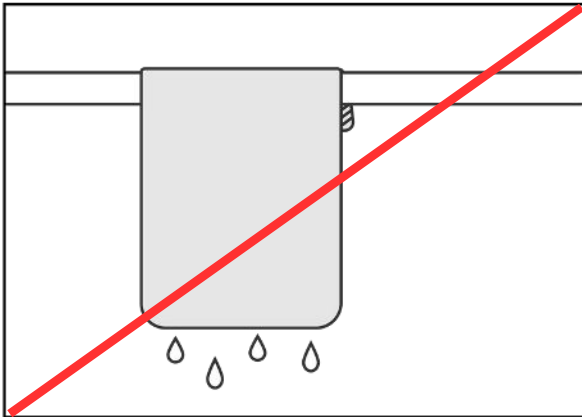

## Floor Mats

- The Conni Absorbent Anti Slip Floor Mat is easy to wash by hand and can be used countless times.

- Rinse surface of mat with warm soapy water and hose off.
- Do not use fabric softeners
- Do not use bleach

- Drain off excess liquid but do not hang. Hanging can cause warping. Once drained, lay flat in the sun to dry.