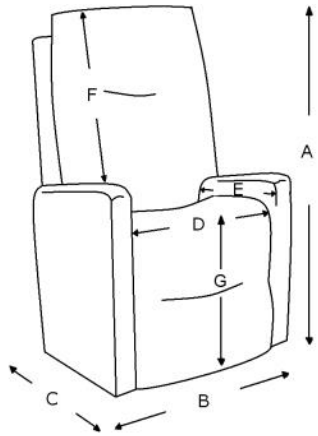

## LIFT CHAIR

A = 104cm  
B = 75cm  
C = 76cm  
D = 57cm  
E = 53cm  
F = 63cm  
G = 49cm

*Approx measurements*

Also Available:

Burch

The Jasper Lift Chair offers the ability to recline, sit or stand at the touch of a button. Ideal for those with limited mobility or recovering from an injury. Available in a lush fabric finish for ultimate comfort.

- Wired Hand Control
- 135KG Weight Rated

  
**Avante**  
INSPIRED LIFESTYLE